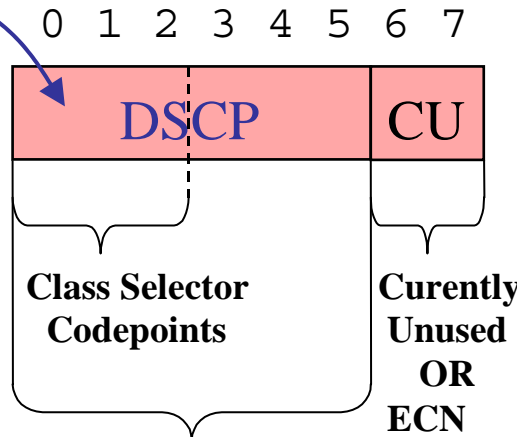

# IP QoS signalling (L3 priority) – 6 Bits – 64 Classes

IP Priority (Per Hop Behaviour encoding)

- 111 Network Control
- 110 Internetwork Ctl
- 101 Critical
- 100 Flash Override
- 011 Flash
- 010 Immediate
- 001 Priority
- 000 Routine

**DSCP - Encoding**

Default PHB: "000000"  
 Class-Selector PHB: "xxx000"  
 Assured Forwarding PHB:

Binary Class Encoding: XYZ  
 Drop Precedence: ab  
 always '0'

Expedited Forwarding PHB: "101110"

DS-Field  
 (placed in IPv6 Traffic Class or redefines IPv4 ToS field)