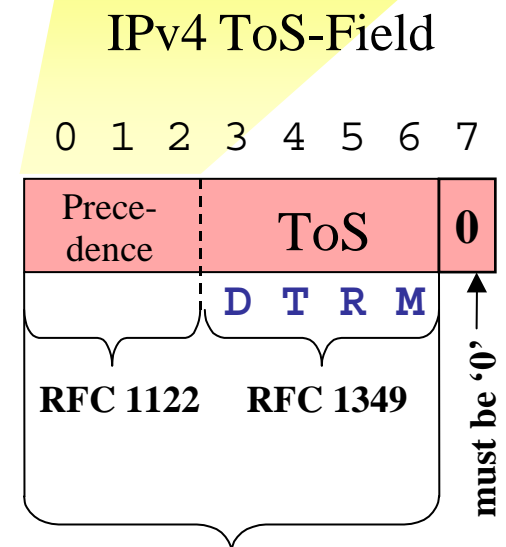

IP Type of Service RFC 791